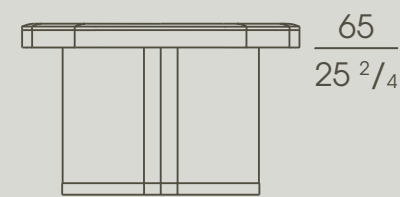

In abbinamento alla base del tavolo da gioco, il tappetino è disponibile nelle varianti:

- Pelle Plus light grey (cod. 9323) e tessuto Harvard birch (cod. 06);
- Pelle Plus mandorla (cod. 9317) e tessuto Harvard spice (cod. 15);
- Pelle Plus ebano (cod. 9322) e tessuto Harvard bark (cod. 21);
- Pelle Plus ottanio (cod. 9326) e tessuto Harvard marine (cod. 13);
- Pelle Plus dark grey (cod. 9332) e tessuto Harvard charcoal (cod. 22).

—
Game table with four seats, grey glass top and solid ash wood edges in natural (fin.96), anthracite grey (fin.93), biscuit (fin.2P) and ash grey (fin.2R) finishes and base covered in pelle Plus in light grey (cod. 9323), almond (cod. 9317), ebony (cod. 9322), teal (cod. 9326), dark grey (cod. 9332).

The top has four drawers with internal trays.

It is recommended to purchase four Annette chairs (cod. 73210) together with the game table.

The game table top can be fitted with a game mat, in Harvard fabric on one side and leather plus on the other.

In combination with the card table base, the mat is available in the following variants:

- Pelle Plus light grey (cod. 9323) and Harvard birch fabric (cod. 06);
- Pelle Plus almond (cod. 9317) and Harvard spice fabric (cod. 15);
- Pelle Plus ebony (cod. 9322) and Harvard bark fabric (cod. 21);
- Pelle Plus teal (cod. 9326) and Harvard marine fabric (cod. 13);
- Pelle Plus dark grey (cod. 9332) and Harvard charcoal fabric (cod. 22).

73200

Tavolo da gioco in frassino con parti rivestite in pelle
Piano in vetro grigio
Gaming table in ash wood with leather-covered parts
Grey glass top

cm 120,5 x 120,5 x h 76
in 47 ²/₄ x 47 ²/₄ x h 29 ³/₄