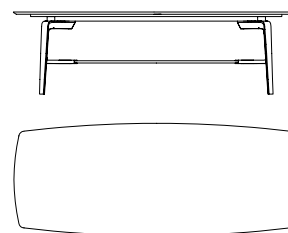

52710
Tavolo rettangolare base in frassino, piano laccato lucido
Rectangular table ash wood base, shiny lacquered top
cm 210 x 100 x h 73
in 82 3/4 x 39 3/8 x h 28 3/4

52711
Tavolo rettangolare base e piano in frassino
Rectangular table, base and top in ash wood
cm 210 x 100 x h 73
in 82 3/4 x 39 3/8 x h 28 3/4