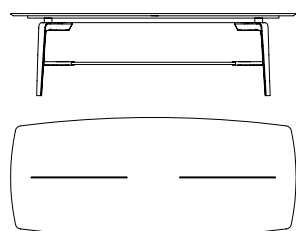

52710
Tavolo rettangolare base in frassino, piano laccato lucido
Rectangular table ash wood base, shiny lacquered top
cm 210 x 100 x h 73
in 82 3/4 x 39 3/8 x h 28 3/4

52711
Tavolo rettangolare base e piano in frassino
Rectangular table, base and top in ash wood
cm 210 x 100 x h 73
in 82 3/4 x 39 3/8 x h 28 3/4

52715
Tavolo rettangolare base in frassino, piano laccato lucido
Rectangular table ash wood base, shiny lacquered top
cm 250 x 110 x h 73
in 98 1/2 x 43 3/8 x h 28 3/4

52716
Tavolo rettangolare base e piano in frassino
Rectangular table, base and top in ash wood
cm 250 x 110 x h 73
in 98 1/2 x 43 3/8 x h 28 3/4