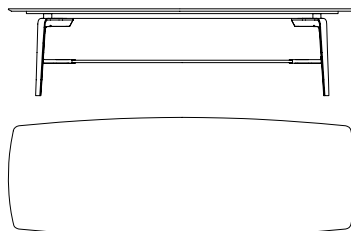

52710
Tavolo rettangolare base in frassino, piano laccato lucido
Rectangular table ash wood base, shiny lacquered top
cm 210 x 100 x h 73
in 82 3/4 x 39 3/8 x h 28 3/4

52711
Tavolo rettangolare base e piano in frassino
Rectangular table, base and top in ash wood
cm 210 x 100 x h 73
in 82 3/4 x 39 3/8 x h 28 3/4

52715
Tavolo rettangolare base in frassino, piano laccato lucido
Rectangular table ash wood base, shiny lacquered top
cm 250 x 110 x h 73
in 98 1/2 x 43 3/8 x h 28 3/4

52716
Tavolo rettangolare base e piano in frassino
Rectangular table, base and top in ash wood
cm 250 x 110 x h 73
in 98 1/2 x 43 3/8 x h 28 3/4

52720
Tavolo rettangolare base in frassino, piano laccato lucido
Rectangular table ash wood base, shiny lacquered top
cm 300 x 110 x h 73
in 118 1/8 x 43 3/8 x h 28 3/4

52721
Tavolo rettangolare base e piano in frassino
Rectangular table, base and top in ash wood
cm 300 x 110 x h 73
in 118 1/8 x 43 3/8 x h 28 3/4