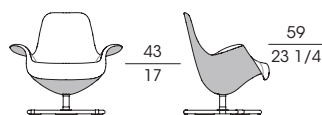

Swivel armchair and wing chair with the back frame in profiled steel and the padding in flexible coldfoamed polyurethane, covered with fibre. The stool has the seat frame in poplar plywood and the padding is in flexible multi-density polyurethane, covered with fibre. The column and the base are in bronzed metal with walnut canaletto wood inserts for the column and solid curved wood for the base.

70602

Poltrona girevole rivestimento tessuto o pelle
Swivel armchair upholstery in fabric or leather
cm 96 x 73 x h 85
in 37 3/4 x 28 3/4 x h 33 1/2

70603

Poltrona girevole esterno in pelle, interno tessuto o pelle
Swivel armchair external in leather, fabric or leather internal
cm 96 x 73 x h 85
in 37 3/4 x 28 3/4 x h 33 1/2