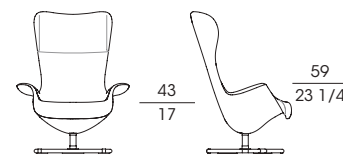

A special mechanism inside the structure of the armchair and of the wing chair allows a 360° rotation and a characteristic rocking movement.

The not removable upholstery can be in fabric or leather, proposed in one colour or in two colours with the external side in leather and the internal one in fabric or leather. The feet are in dark brown pvc.

70602

Poltrona girevole rivestimento tessuto o pelle
Swivel armchair upholstery in fabric or leather
cm 96 x 73 x h 85
in 37 3/4 x 28 3/4 x h 33 1/2

70603

Poltrona girevole esterno in pelle, interno tessuto o pelle
Swivel armchair external in leather, fabric or leather internal
cm 96 x 73 x h 85
in 37 3/4 x 28 3/4 x h 33 1/2

70604

Bergère girevole rivestimento tessuto o pelle
Swivel wing chair upholstery in fabric or leather
cm 96 x 88 x h 118
in 37 3/4 x 34 5/8 x h 46 1/2

70605

Bergère girevole esterno in pelle, interno tessuto o pelle
Swivel wing chair external in leather, fabric or leather internal
cm 96 x 88 x h 118
in 37 3/4 x 34 5/8 x h 46 1/2