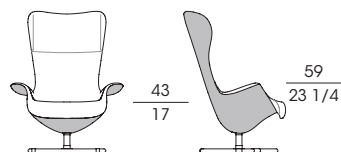

70602

Poltrona girevole rivestimento tessuto o pelle
Swivel armchair upholstery in fabric or leather
cm 96 x 73 x h 85
in 37 3/4 x 28 3/4 x h 33 1/2

70603

Poltrona girevole esterno in pelle, interno tessuto o pelle
Swivel armchair external in leather, fabric or leather internal
cm 96 x 73 x h 85
in 37 3/4 x 28 3/4 x h 33 1/2

70604

Bergère girevole rivestimento tessuto o pelle
Swivel wing chair upholstery in fabric or leather
cm 96 x 88 x h 118
in 37 3/4 x 34 5/8 x h 46 1/2

70605

Bergère girevole esterno in pelle, interno tessuto o pelle
Swivel wing chair external in leather, fabric or leather internal
cm 96 x 88 x h 118
in 37 3/4 x 34 5/8 x h 46 1/2