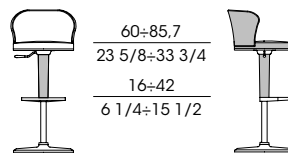

Bar stool adjustable in height with the frame of the column in metal painted in a bronze colour and leather. The upholstery, which is not removable, is available in fabric or leather in one colour or in two colours with the external side in leather and the internal one in fabric or leather.

54175
Sedia con seduta girevole monocolore
Chair with swivel seat monocolour
cm 52 x 51 x h 78
in 20 1/2 x 20 x h 30 3/4

54176
Sedia con seduta girevole bicolore
Chair with swivel seat two colours
cm 52 x 51 x h 78
in 20 1/2 x 20 x h 30 3/4

54180
Sgabello con seduta girevole monocolore
Bar stool with swivel seat monocolour
cm 52 x 53 x h 84 ÷ 110
in 20 1/2 x 20 7/8 x h 32 7/8 ÷ 43 1/4

54181
Sgabello con seduta girevole bicolore
Bar stool with swivel seat two colours
cm 52 x 53 x h 84 ÷ 110
in 20 1/2 x 20 7/8 x h 32 7/8 ÷ 43 1/4