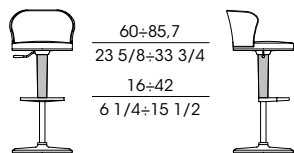

Bar stool adjustable in height with the frame of the column in metal painted in a bronze colour and leather. The upholstery, which is not removable, is available in fabric or leather in one colour or in two colours with the external side in leather and the internal one in fabric or leather.

54175
Sedia con seduta girevole monocolore
Chair with swivel seat monocolour
cm 52 x 51 x h 78
in 20 1/2 x 20 x h 30 3/4

54176
Sedia con seduta girevole bicolore
Chair with swivel seat two colours
cm 52 x 51 x h 78
in 20 1/2 x 20 x h 30 3/4

54180
Sgabello con seduta girevole monocolore
Bar stool with swivel seat monocolour
cm 52 x 53 x h 84 ÷ 110
in 20 1/2 x 20 7/8 x h 32 7/8 ÷ 43 1/4

54181
Sgabello con seduta girevole bicolore
Bar stool with swivel seat two colours
cm 52 x 53 x h 84 ÷ 110
in 20 1/2 x 20 7/8 x h 32 7/8 ÷ 43 1/4