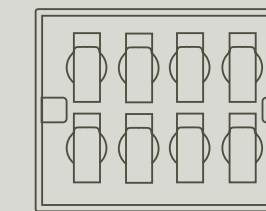

The Passion Boxes are in soft calfskin with a lining in suede. They can hold two or three removable tray drawers and a removable pouch. The trays feature different functionalities: pen holder; watch holder; or jewelry holder.

GA470G

Passion box dotato di tre cassette vassoi rimovibili: porta penne e 2 vassoi.
Passion box with three removable tray drawers: pen holder and 2 trays.

portapenne
pen holder

vassoio
tray

vassoio
tray

GA469G

Passion box dotato di 2 cassette vassoi rimovibili: porta orologi e vassoio.
Passion box with 2 removable tray drawers: watch holder and tray.

porta orologi
low watch holder

vassoio
tray

GA468G

Passion box dotato di 3 cassette vassoi rimovibili: porta orologi e portagioie richiudibile.
Passion box with three removable watch, jewel case and resealable jewel case